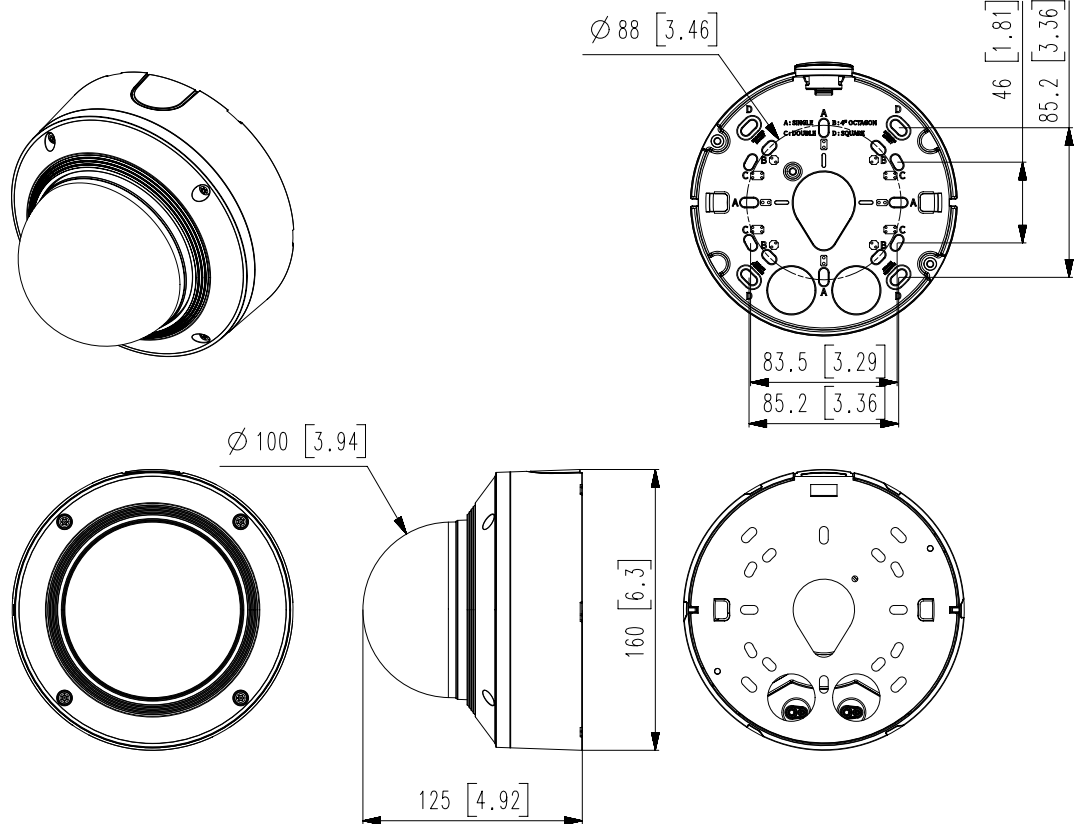

16		
15	XND-9083RV	21.05.25
14	XND-8093RV	21.05.25
13	XND-8083RV	21.05.25
12	XND-6083RV	21.05.25
11	PND-A6081RV	21.02.08
10	XND-9082RV	19.12.18
9	XND-8082RV	19.12.18
8	XND-8081REV	19.12.18
7	XND-6081REV	19.12.18
6	PND-A9081R	19.09.27
5	XND-8081RV	19.09.27
4	XND-6081RV	19.09.27
3	XND-6081V	19.09.27
2	XND-8081VZ	19.09.27
1	XND-6081VZ	19.09.27
No.	MODEL NAME	DATE
Unit:mm[inch] SCALE:1/1		Hanwha Techwin