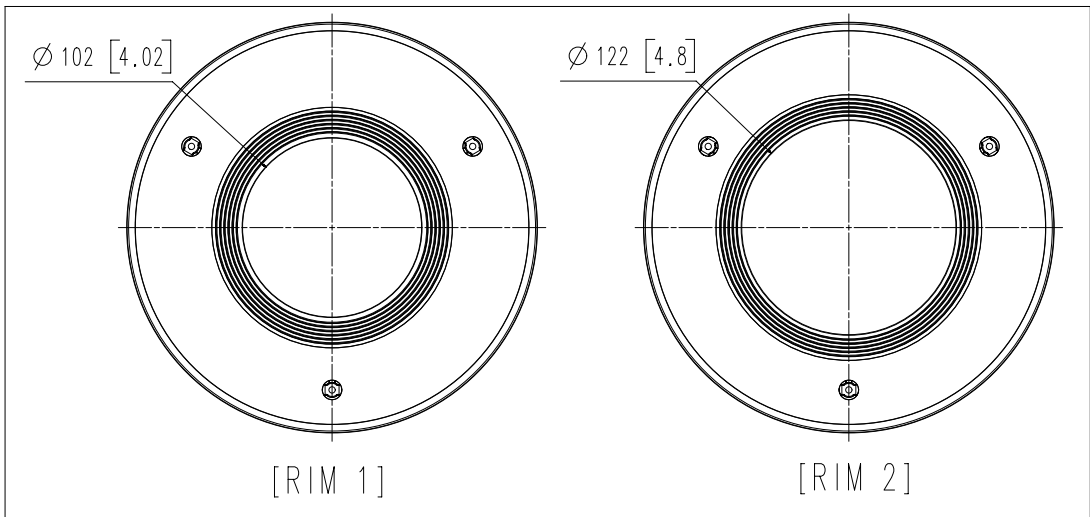

1	SHD-1600FPW	'20.09.21
No.	MODEL NAME	DATE
Unit:mm[inch]	SCALE:1/1	© Hanwha Techwin