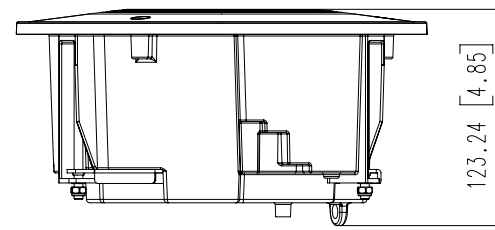

1	SHD-1600FPW	'20.09.21
No.	MODEL NAME	DATE
Unit:mm[inch]	SCALE:1/1	© Hanwha Techwin