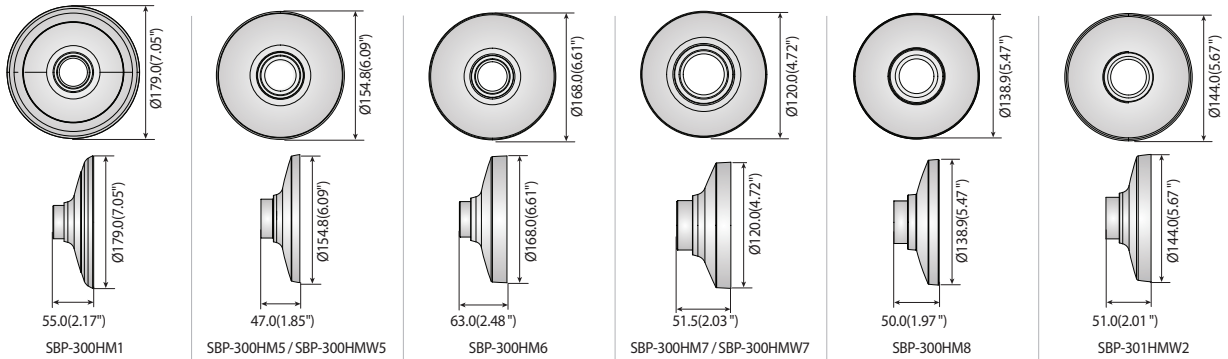

Hanging Mounts

						
	SBP-300HM1	SBP-300HM5 SBP-300HMW5	SBP-300HM6	SBP-300HM7 SBP-300HMW7	SBP-300HM8	SBP-301HMW2
Color	Ivory	Ivory / White	Ivory	Ivory / White	Ivory	Ivory / White
Material	Aluminum	Aluminum	Aluminum	Aluminum	Aluminum	Aluminum
Dimensions	Ø179.0 x 55.0mm (Ø7.05" x 2.17")	Ø154.8 x 47.0mm (Ø6.09" x 1.85")	Ø168.0 x 63.0mm (Ø6.61" x 2.48")	Ø120.0 x 51.5mm (Ø4.72" x 2.03")	Ø138.9 x 50.0 (Ø5.47" x 1.97")	Ø144.0 x 51.0mm (Ø5.67" x 2.01")
Pipe Thread	1-1/2" PF	1-1/2" PF	1-1/2" PF	1-1/2" PF	1-1/2" PF	1.5" NPT
Weight	470g(1.04lb)	200g(0.44 lb)	307g(0.68 lb)	145g(0.32 lb)	178g(0.39 lb)	197g(0.43 lb)

Dimensions

Unit : mm (inch)

					
	SBP-301HM3 SBP-301HMW3	SBP-301HM4	SBP-301HM5	SBP-122HM SBP-122HMW	SBP-201HM SBP-201HMW
Color	Ivory / White	Ivory	Ivory	Ivory / White	Ivory / White
Material	Aluminum	Aluminum	Aluminum	Aluminum	Aluminum
Dimensions	Ø155.1 x 55.0mm (Ø6.11" x 2.17")	Ø137.0 x 47.0mm (Ø5.39" x 1.85")	Ø144.0 x 51.0mm (Ø5.67" x 2.01")	Ø128.2 x 47.0mm (Ø5.05" x 1.85")	Ø205.9 x 75.0mm (Ø8.11" x 2.95")
Pipe Thread	1.5" NPT	1-1/2" PF	1.5" NPT	1-1/2" PF	1-1/2" PF
Weight	270g(0.60 lb)	165g(0.36 lb)	197g(0.43 lb)	159g(0.35 lb)	496g(1.09 lb)

Dimensions

Unit : mm (inch)

* You can find applicable models with accessory selector www.hanwha-security.com/en/products/accessory-selector/

* The latest product information / specification can be found at hanwha-security.com

* Design and specifications are subject to change without notice.

* Wisenet is the proprietary brand of Hanwha Techwin formerly known as Samsung Techwin.

Hanging Mounts

				
	SBP-317HM	SBP-329HM	SBP-168HM	SBP-276HM
Color	Ivory	Ivory	Ivory	Ivory
Material	Aluminum	Aluminum	Aluminum	Aluminum
Dimensions (WxHxD)	Ø322 x 90mm (Ø12.68" x 3.54")	Ø336 x 101.5mm (Ø13.23" x 3.99")	Ø191.3 x 124.1mm (Ø7.53" x 4.89")	Ø276.0 x 90.0mm (Ø10.86" x 3.54")
Pipe Thread	1-1/2" PF	1-1/2" PF	1-1/2" PF	1-1/2" PF
Weight	980g (2.15 lb)	1,182g (2.60 lb)	770g (1.69 lb)	830g (1.83 lb)