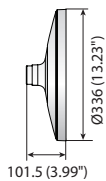

Dimensions

Unit : mm (inch)

					
	SBP-301HM3 SBP-301HMW3	SBP-301HM4	SBP-301HM5	SBP-122HM SBP-122HMW	SBP-201HM SBP-201HMW
Color	Ivory / White	Ivory	Ivory	Ivory / White	Ivory / White
Material	Aluminum	Aluminum	Aluminum	Aluminum	Aluminum
Dimensions	Ø155.1 x 55.0mm (Ø6.11" x 2.17")	Ø137.0 x 47.0mm (Ø5.39" x 1.85")	Ø144.0 x 51.0mm (Ø5.67" x 2.01")	Ø128.2 x 47.0mm (Ø5.05" x 1.85")	Ø205.9 x 75.0mm (Ø8.11" x 2.95")
Pipe Thread	1.5" NPT	1-1/2" PF	1.5" NPT	1-1/2" PF	1-1/2" PF
Weight	270g(0.60 lb)	165g(0.36 lb)	197g(0.43 lb)	159g(0.35 lb)	496g(1.09 lb)

Dimensions

Unit : mm (inch)

* You can find applicable models with accessory selector www.hanwha-security.com/en/products/accessory-selector/

* The latest product information / specification can be found at hanwha-security.com

* Design and specifications are subject to change without notice.

* Wisenet is the proprietary brand of Hanwha Techwin formerly known as Samsung Techwin.

Hanging Mounts

				
	SBP-317HM	SBP-329HM	SBP-168HM	SBP-276HM
Color	Ivory	Ivory	Ivory	Ivory
Material	Aluminum	Aluminum	Aluminum	Aluminum
Dimensions (WxHxD)	Ø322 x 90mm (Ø12.68" x 3.54")	Ø336 x 101.5mm (Ø13.23" x 3.99")	Ø191.3 x 124.1mm (Ø7.53" x 4.89")	Ø276.0 x 90.0mm (Ø10.86" x 3.54")
Pipe Thread	1-1/2" PF	1-1/2" PF	1-1/2" PF	1-1/2" PF
Weight	980g (2.15 lb)	1,182g (2.60 lb)	770g (1.69 lb)	830g (1.83 lb)

Dimensions

Unit : mm (inch)

SBP-317HM

SBP-329HM

SBP-168HM

SBP-276HM