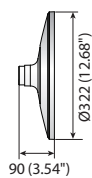

Dimensions

Unit : mm (inch)

					
	SBP-301HM3 SBP-301HMW3	SBP-301HM4	SBP-301HM5	SBP-122HM SBP-122HMW	SBP-201HM SBP-201HMW
Color	Ivory / White	Ivory	Ivory	Ivory / White	Ivory / White
Material	Aluminum	Aluminum	Aluminum	Aluminum	Aluminum
Dimensions	Ø155.1 x 55.0mm (Ø6.11" x 2.17")	Ø137.0 x 47.0mm (Ø5.39" x 1.85")	Ø144.0 x 51.0mm (Ø5.67" x 2.01")	Ø128.2 x 47.0mm (Ø5.05" x 1.85")	Ø205.9 x 75.0mm (Ø8.11" x 2.95")
Pipe Thread	1.5" NPT	1-1/2" PF	1.5" NPT	1-1/2" PF	1-1/2" PF
Weight	270g(0.60 lb)	165g(0.36 lb)	197g(0.43 lb)	159g(0.35 lb)	496g(1.09 lb)

Dimensions

Unit : mm (inch)

* You can find applicable models with accessory selector www.hanwha-security.com/en/products/accessory-selector/

* The latest product information / specification can be found at hanwha-security.com

* Design and specifications are subject to change without notice.

* Wisenet is the proprietary brand of Hanwha Techwin formerly known as Samsung Techwin.

Hanging Mounts

				
	SBP-317HM	SBP-329HM	SBP-168HM	SBP-276HM
Color	Ivory	Ivory	Ivory	Ivory
Material	Aluminum	Aluminum	Aluminum	Aluminum
Dimensions (WxHxD)	Ø322 x 90mm (Ø12.68" x 3.54")	Ø336 x 101.5mm (Ø13.23" x 3.99")	Ø191.3 x 124.1mm (Ø7.53" x 4.89")	Ø276.0 x 90.0mm (Ø10.86" x 3.54")
Pipe Thread	1-1/2" PF	1-1/2" PF	1-1/2" PF	1-1/2" PF
Weight	980g (2.15 lb)	1,182g (2.60 lb)	770g (1.69 lb)	830g (1.83 lb)

Dimensions

Unit : mm (inch)

SBP-317HM

SBP-329HM

SBP-168HM

SBP-276HM