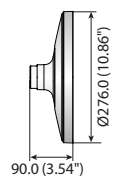

Hanging Mounts

						
	SBP-300HM1	SBP-300HM5 SBP-300HMW5	SBP-300HM6	SBP-300HM7 SBP-300HMW7	SBP-300HM8	SBP-301HMW2
Color	Ivory	Ivory / White	Ivory	Ivory / White	Ivory	Ivory / White
Material	Aluminum	Aluminum	Aluminum	Aluminum	Aluminum	Aluminum
Dimensions	Ø179.0 x 55.0mm (Ø7.05" x 2.17")	Ø154.8 x 47.0mm (Ø6.09" x 1.85")	Ø168.0 x 63.0mm (Ø6.61" x 2.48")	Ø120.0 x 51.5mm (Ø4.72" x 2.03")	Ø138.9 x 50.0 (Ø5.47" x 1.97")	Ø144.0 x 51.0mm (Ø5.67" x 2.01")
Pipe Thread	1-1/2" PF	1-1/2" PF	1-1/2" PF	1-1/2" PF	1-1/2" PF	1.5" NPT
Weight	470g(1.04lb)	200g(0.44 lb)	307g(0.68 lb)	145g(0.32 lb)	178g(0.39 lb)	197g(0.43 lb)

Dimensions

Unit : mm (inch)

					
	SBP-301HM3 SBP-301HMW3	SBP-301HM4	SBP-301HM5	SBP-122HM SBP-122HMW	SBP-201HM SBP-201HMW
Color	Ivory / White	Ivory	Ivory	Ivory / White	Ivory / White
Material	Aluminum	Aluminum	Aluminum	Aluminum	Aluminum
Dimensions	Ø155.1 x 55.0mm (Ø6.11" x 2.17")	Ø137.0 x 47.0mm (Ø5.39" x 1.85")	Ø144.0 x 51.0mm (Ø5.67" x 2.01")	Ø128.2 x 47.0mm (Ø5.05" x 1.85")	Ø205.9 x 75.0mm (Ø8.11" x 2.95")
Pipe Thread	1.5" NPT	1-1/2" PF	1.5" NPT	1-1/2" PF	1-1/2" PF
Weight	270g(0.60 lb)	165g(0.36 lb)	197g(0.43 lb)	159g(0.35 lb)	496g(1.09 lb)

* Design and specifications are subject to change without notice.

* Wisenet is the proprietary brand of Hanwha Techwin formerly known as Samsung Techwin.

Hanging Mounts

				
	SBP-317HM	SBP-329HM	SBP-168HM	SBP-276HM
Color	Ivory	Ivory	Ivory	Ivory
Material	Aluminum	Aluminum	Aluminum	Aluminum
Dimensions (WxHxD)	Ø322 x 90mm (Ø12.68" x 3.54")	Ø336 x 101.5mm (Ø13.23" x 3.99")	Ø191.3 x 124.1mm (Ø7.53" x 4.89")	Ø276.0 x 90.0mm (Ø10.86" x 3.54")
Pipe Thread	1-1/2" PF	1-1/2" PF	1-1/2" PF	1-1/2" PF
Weight	980g (2.15 lb)	1,182g (2.60 lb)	770g (1.69 lb)	830g (1.83 lb)

Dimensions

Unit : mm (inch)

SBP-317HM

SBP-329HM

SBP-168HM

SBP-276HM