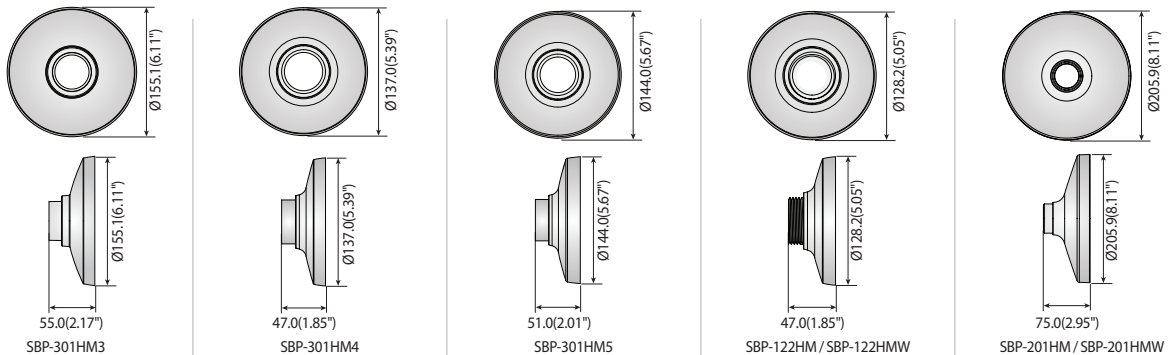

Hanging Mounts

						
	SBP-300HM1	SBP-300HM5 SBP-300HMW5	SBP-300HM6	SBP-300HM7 SBP-300HMW7	SBP-300HM8	SBP-301HMW2
Color	Ivory	Ivory / White	Ivory	Ivory / White	Ivory	Ivory / White
Material	Aluminum	Aluminum	Aluminum	Aluminum	Aluminum	Aluminum
Dimensions	Ø179.0 x 55.0mm (Ø7.05" x 2.17")	Ø154.8 x 47.0mm (Ø6.09" x 1.85")	Ø168.0 x 63.0mm (Ø6.61" x 2.48")	Ø120.0 x 51.5mm (Ø4.72" x 2.03")	Ø138.9 x 50.0 (Ø5.47" x 1.97")	Ø144.0 x 51.0mm (Ø5.67" x 2.01")
Pipe Thread	1-1/2" PF	1-1/2" PF	1-1/2" PF	1-1/2" PF	1-1/2" PF	1.5" NPT
Weight	470g(1.04lb)	200g(0.44 lb)	307g(0.68 lb)	145g(0.32 lb)	178g(0.39 lb)	197g(0.43 lb)

Dimensions

Unit : mm (inch)

					
	SBP-301HM3 SBP-301HMW3	SBP-301HM4	SBP-301HM5	SBP-122HM SBP-122HMW	SBP-201HM SBP-201HMW
Color	Ivory / White	Ivory	Ivory	Ivory / White	Ivory / White
Material	Aluminum	Aluminum	Aluminum	Aluminum	Aluminum
Dimensions	Ø155.1 x 55.0mm (Ø6.11" x 2.17")	Ø137.0 x 47.0mm (Ø5.39" x 1.85")	Ø144.0 x 51.0mm (Ø5.67" x 2.01")	Ø128.2 x 47.0mm (Ø5.05" x 1.85")	Ø205.9 x 75.0mm (Ø8.11" x 2.95")
Pipe Thread	1.5" NPT	1-1/2" PF	1.5" NPT	1-1/2" PF	1-1/2" PF
Weight	270g(0.60 lb)	165g(0.36 lb)	197g(0.43 lb)	159g(0.35 lb)	496g(1.09 lb)

Dimensions

Unit : mm (inch)

* You can find applicable models with accessory selector www.hanwha-security.com/en/products/accessory-selector/

* The latest product information / specification can be found at hanwha-security.com

* Design and specifications are subject to change without notice.

* Wisenet is the proprietary brand of Hanwha Techwin formerly known as Samsung Techwin.

Hanging Mounts

				
	SBP-317HM	SBP-329HM	SBP-168HM	SBP-276HM
Color	Ivory	Ivory	Ivory	Ivory
Material	Aluminum	Aluminum	Aluminum	Aluminum
Dimensions (WxHxD)	Ø322 x 90mm (Ø12.68" x 3.54")	Ø336 x 101.5mm (Ø13.23" x 3.99")	Ø191.3 x 124.1mm (Ø7.53" x 4.89")	Ø276.0 x 90.0mm (Ø10.86" x 3.54")
Pipe Thread	1-1/2" PF	1-1/2" PF	1-1/2" PF	1-1/2" PF
Weight	980g (2.15 lb)	1,182g (2.60 lb)	770g (1.69 lb)	830g (1.83 lb)