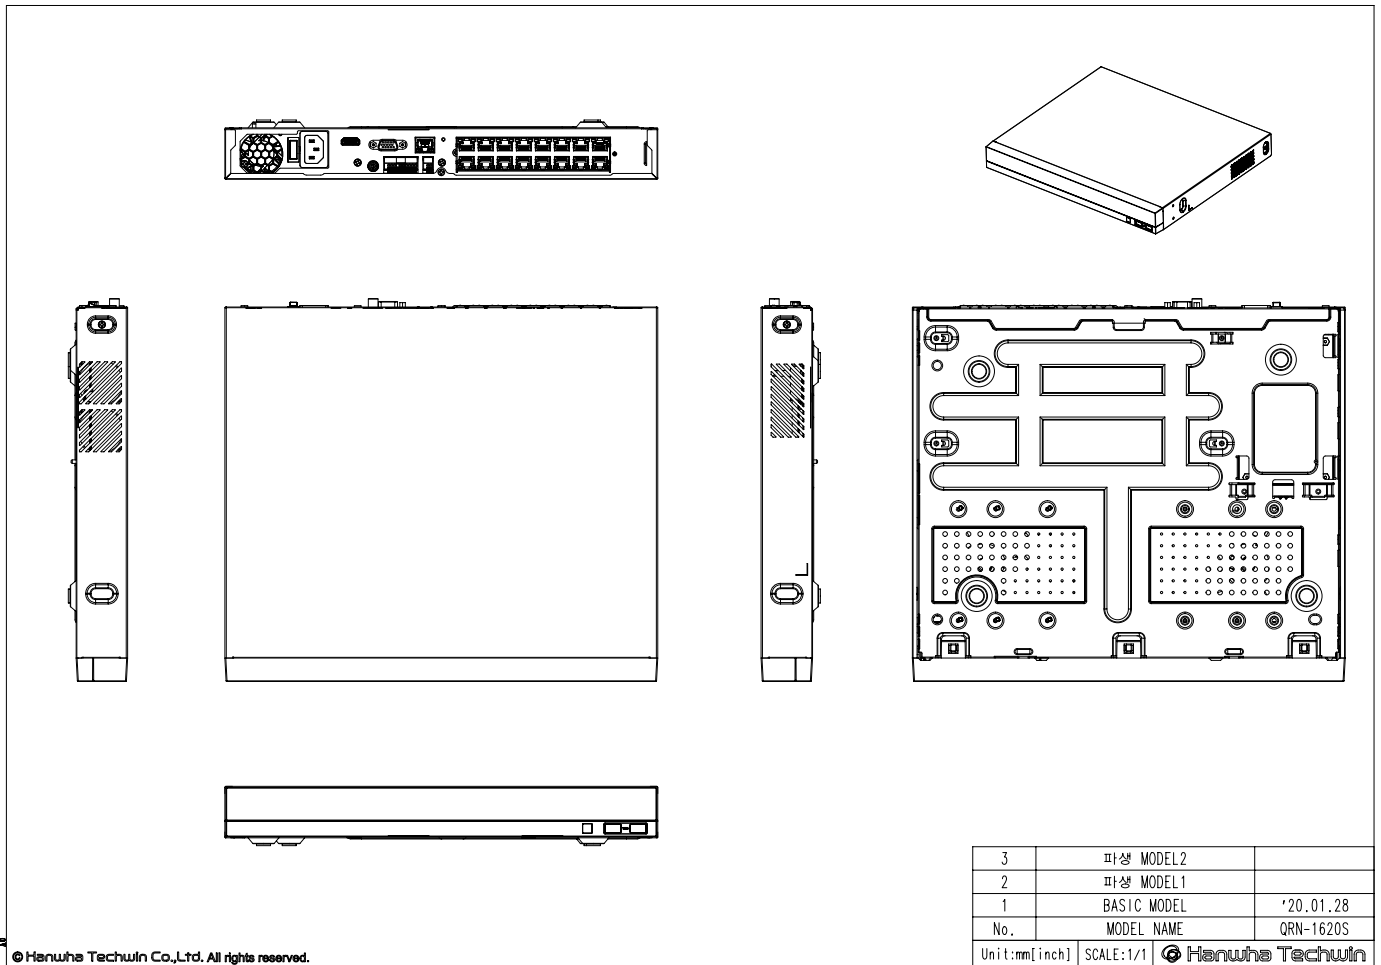

## Mechanical

<b>Color / Material</b>	Black / Metal
<b>Dimension (WxHxD)</b>	W370.0 x H44.0 x D320 mm (14.57" x 1.73" x 12.6") (1U)
<b>Weight</b>	2.79Kg (6.15lb)

# QRN-1620S

16CH 8MP NVR with PoE switch

CAD

Unit: mm [inch]

3	파생 MODEL 2	
2	파생 MODEL 1	
1	BASIC MODEL	'20.01.28
No.	MODEL NAME	QRN-1620S
Unit:mm[inch]		SCALE:1/1 Hanwha Techwin

© Hanwha Techwin Co.,Ltd. All rights reserved.