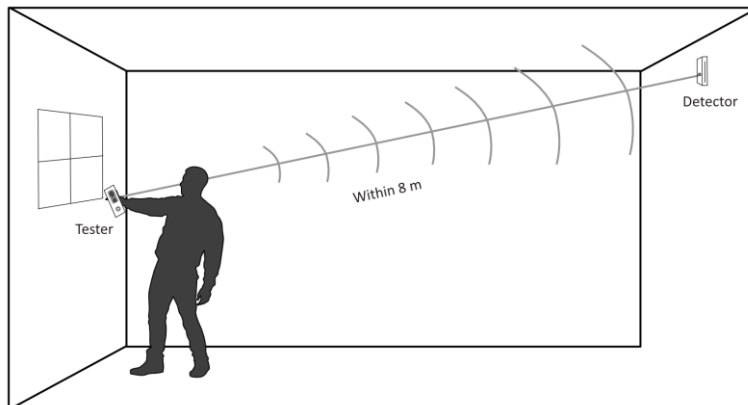

## ▪ Specification

<b>Detection Performance</b>	
Detection Method	Passive Infrared,Acoustic Sensor
Detection Range	12 m
Detection Angle	85.9°
Detection Zones	52
Detectable Speed	0.3 ~ 2 m/s
Pet Immunity	30 Kg
White Light Filter	6500 lux
PIR Sensitivity	Auto, Pet
Glass Break Range	8 m
Glass Type	Float, Plate, Tampered, Wired, Laminated Leaded, Double Glazing
Glass Thickness	2.4 mm to 6.4 mm
Glass Break Sensitivity	Potentiometer Adjustment
Digital Temperature Compensation	Support
Glass Size	0.3 m x 0.3 m to 3 m x 3 m
Creep Zone Protection	Support
<b>Feature</b>	
Digital Processing	Support
Sealed Optics	Support
Tamper Protection	Front
<b>Interface</b>	
Alarm Output	Normally Closed
LED Indicator	Green(PIR), Red(BG), Blue(alarm)
<b>Transmission</b>	
Transmission Method	Wired
<b>Electrical Characteristics</b>	
Power Consumption	36mA Max
Power Supply	9 to 16 VDC
Typical Voltage	12 VDC
<b>General</b>	
Operation Temperature	-10 °C to 55 °C (14 °F to 131 °F)
Storage Temperature	-20 °C to 60 °C (-4 °F to 140 °F)
Operation Humidity	10% to 90%
Dimension(W × H × D)	65.5 mm × 103 mm × 48.5 mm
Weight	98.5 g
Mounting Height	1.8 to 2.4 m
Mounting Method	Wall
Application Scenario	Indoor
Bracket	Optional Wall & Ceiling Accessory

▪ **Available Model**

DS-PDPG12P-EG2

▪ **Installation**

**Choose the right location**

**Properly test the detector after installation**

**Note:**

You should use the matching tester.

**Warning:**

1. Avoid mounting the detector on the same wall as the protected glass.
2. Avoid mounting the detector in rooms with noisy equipment (air compressors, power tools, bells, etc.)
3. Avoid mounting the detector in humid rooms (bathroom, etc.)
4. Avoid mounting the detector on the wall with strong vibration.