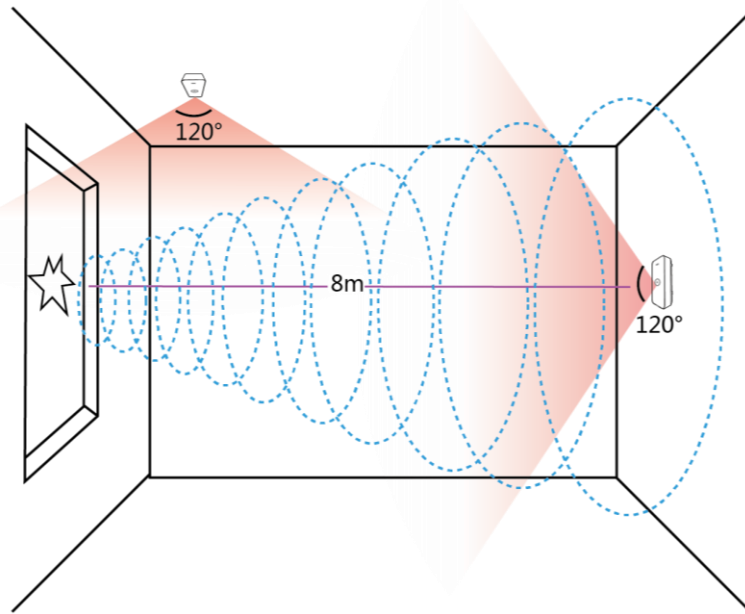

▪ **Available Model**

DS-PDPG12P-EG2

▪ **Installation**

Choose the right location