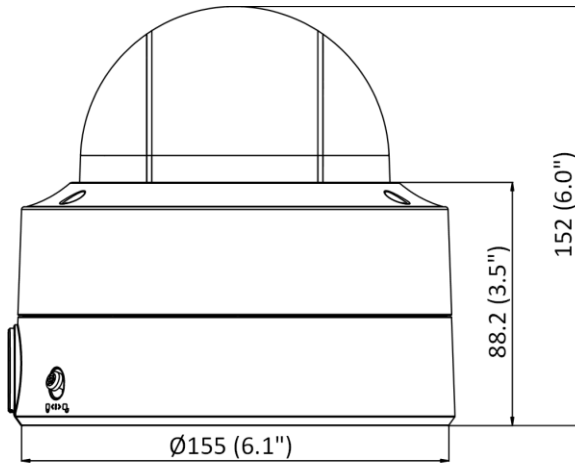

▪ Available Model

DS-2CD3747G2-LZSU (3.6 to 9 mm)

▪ Dimension

Unit: mm (inch)