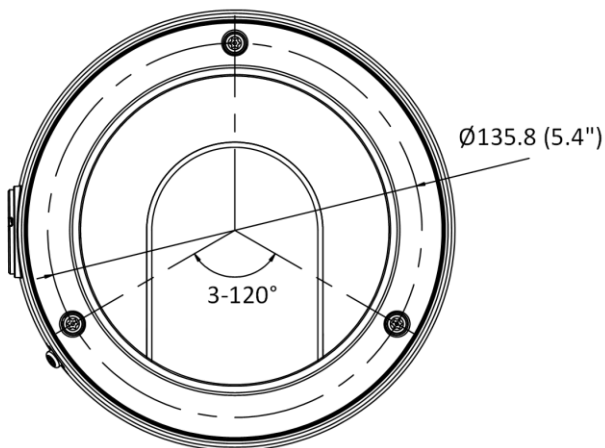

▪ Available Model

DS-2CD3747G2-LZSU (3.6 to 9 mm)

▪ Dimension

Unit: mm (inch)