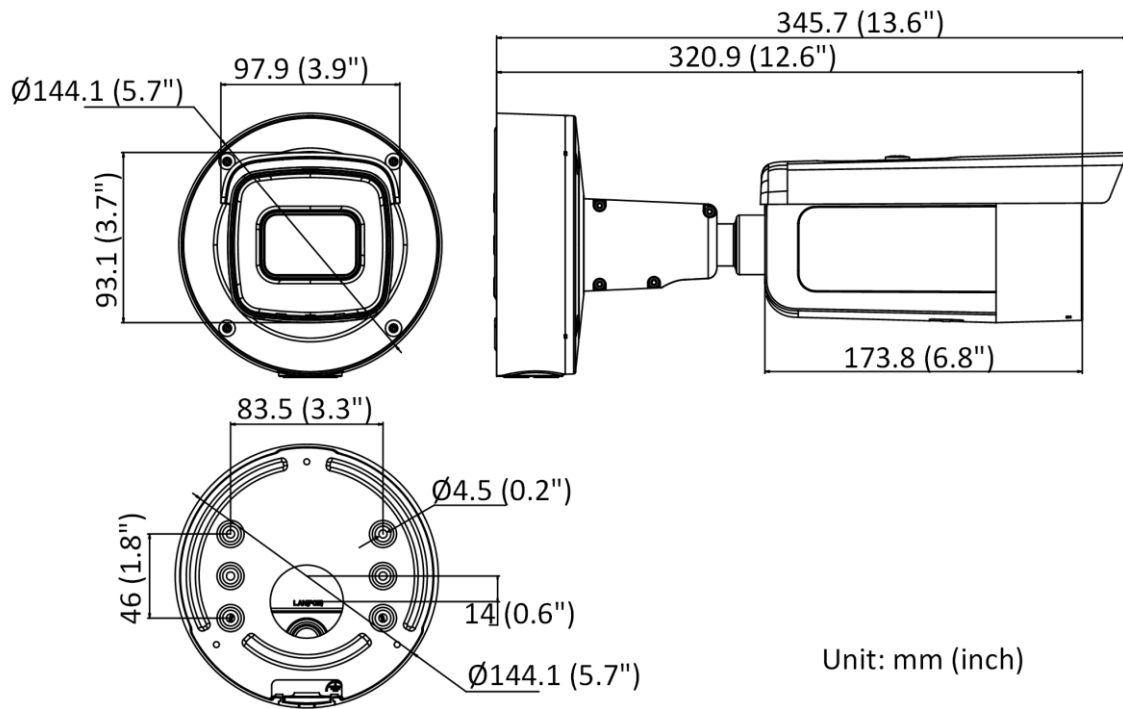

▪ **Available Model**

DS-2CD2666G2-IZSU/SL (2.8 to 12 mm)

▪ **Dimension**

▪ **Accessory**

▪ **Optional**

DS-1275ZJ-S-SUS Vertical Pole Mount	DS-1476ZJ-SUS Corner Mount	DS-2251ZJ Pedant Mount