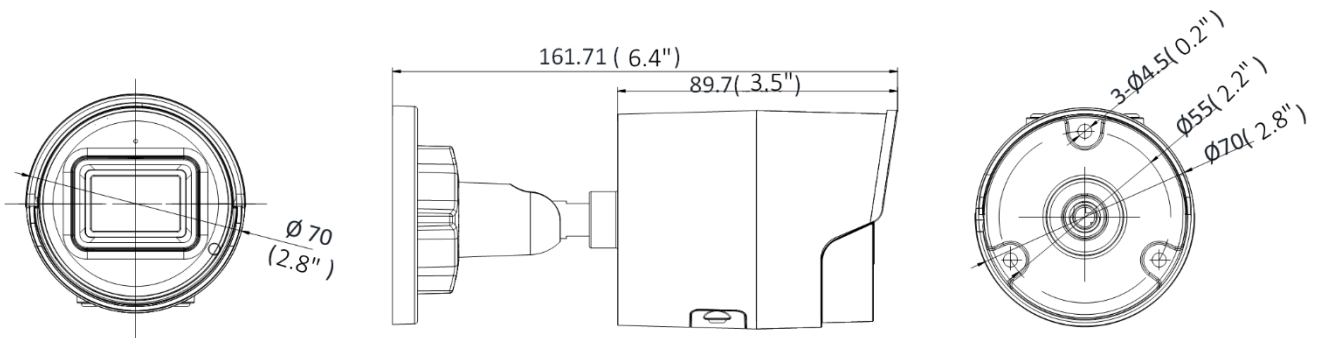

Deep Learning Function	
Face Capture	Yes
Perimeter Protection	Line crossing detection, intrusion detection, region entrance detection, region exiting detection Supports human and vehicle targets classification
General	
Web Client Language	33 languages English, Russian, Estonian, Bulgarian, Hungarian, Greek, German, Italian, Czech, Slovak, French, Polish, Dutch, Portuguese, Spanish, Romanian, Danish, Swedish, Norwegian, Finnish, Croatian, Slovenian, Serbian, Turkish, Korean, Traditional Chinese, Thai, Vietnamese, Japanese, Latvian, Lithuanian, Portuguese (Brazil), Ukrainian
General Function	Anti-flicker, heartbeat, mirror, privacy mask, flash log, password reset via email, pixel counter
Software Reset	Yes
Linkage Method	Upload to FTP/NAS/memory card, notify surveillance center, send email, trigger recording, trigger capture
Storage Conditions	-30 °C to 60 °C (-22 °F to 140 °F). Humidity 95% or less (non-condensing)
Startup and Operating Conditions	-30 °C to 60 °C (-22 °F to 140 °F). Humidity 95% or less (non-condensing)
Power Supply	12 VDC ± 25% PoE: 802.3af, Class 3
Power Consumption and Current	12 VDC, 0.5 A, max. 6 W PoE (802.3af, 36V to 57V), 0.2 A to 0.13 A, max. 7.2 W
Power Interface	Ø5.5 mm coaxial power plug
Camera Material	Metal
Camera Dimension	Ø70 mm × 161.7 mm (Ø2.8" × 6.4")
Package Dimension	216 mm × 121 × 118 mm (8.5" × 4.8" × 4.6")
Camera Weight	Approx. 490 g (1.1 lb.)
With Package Weight	Approx. 759 g (1.7 lb.)
Firmware Version	V5.5.113
Approval	
Protection	IP67 (IEC 60529-2013)
EMC	CE-EMC (EN 55032: 2015, EN 61000-3-2: 2014, EN 61000-3-3: 2013, EN 50130-4: 2011 +A1: 2014); RCM (AS/NZS CISPR 32: 2015); KC (KN 32: 2015, KN 35: 2015)
Safety	UL (UL 60950-1); CB (IEC 60950-1:2005 + Am 1:2009 + Am 2:2013); CE-LVD (EN 60950-1:2005 + Am 1:2009 + Am 2:2013)
Environment	CE-RoHS (2011/65/EU); WEEE (2012/19/EU); Reach (Regulation (EC) No 1907/2006)

## Dimension

Unit: mm(Inch)