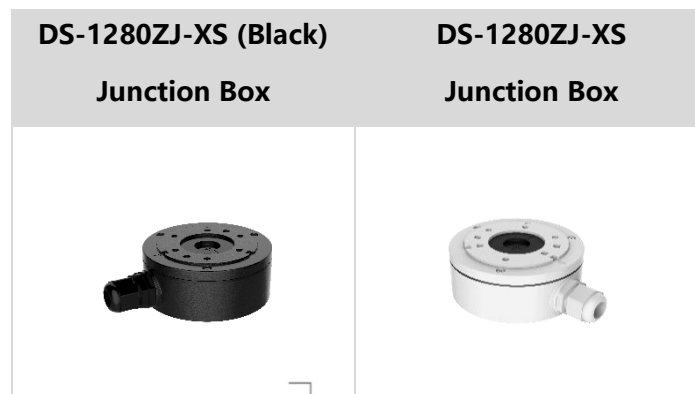

Distributed by

HIKVISION®

Headquarters

No.555 Qianmo Road, Binjiang District,
Hangzhou 310051, China
T +86-571-8807-5998
overseasbusiness@hikvision.com

Hikvision USA
T +1-909-895-0400
sales.usa@hikvision.com

Hikvision Australia
T +61-2-8599-4233
salesau@hikvision.com

Hikvision India
T +91-22-28469900
sales@pramahikvision.com

Hikvision Canada
T +1-866-200-6690
sales.canada@hikvision.com

Hikvision Thailand
T +662-275-9949
sales.thailand@hikvision.com

Hikvision Europe
T +31-23-5542770
sales.eu@hikvision.com

Hikvision Italy
T +39-0438-6902
info.it@hikvision.com

Hikvision Brazil
T +55 11 3318-0050
Latam.support@hikvision.com

Hikvision Turkey
T +90 [216]521 7070- 7074
sales.tr@hikvision.com

Hikvision Malaysia
T +601-7652-2413
sales.my@hikvision.com

Hikvision UK & Ireland
T +01628-902140
sales.uk@hikvision.com

Hikvision South Africa
Tel: +27 (10) 0351172
sale.africa@hikvision.com

Hikvision France
T +33(0)1-85-330-450
info.fr@hikvision.com

Hikvision Kazakhstan
T +7-727-9730667
nikia.panfilov@hikvision.ru

Hikvision Vietnam
T +84-974270888
sales.vt@hikvision.com

Hikvision UAE
T +971-4-4432090
salesme@hikvision.com

Hikvision Singapore
T +65-6684-4718
sg@hikvision.com

Hikvision Spain
T +34-91-737-16-55
info.es@hikvision.com

Hikvision Tashkent
T +99-87-1238-9438
uzb@hikvision.ru

Hikvision Hong Kong
T +852-2151-1761
info.hk@hikvision.com

Hikvision Russia
T +7-495-669-67-99
saleru@hikvision.com

Hikvision Korea
T +82-(0)31-731-8817
sales.korea@hikvision.com

Hikvision Poland
T +48-22-460-01-50
info.pl@hikvision.com

Hikvision Indonesia
T +62-21-2933759
Sales.Indonesia@hikvision.com

Hikvision Colombia
sales.colombia@hikvision.com