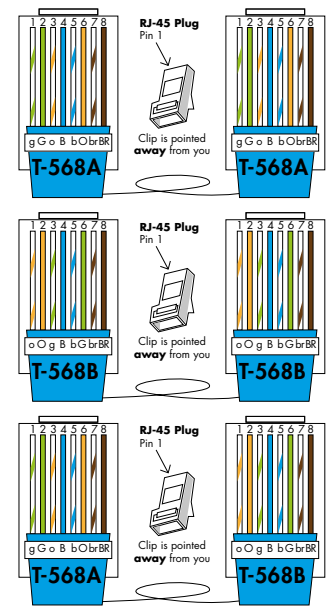

Structured Cabling Termination

THE CABLE | STRUCTURED CABLING TERMINATION

T-568A STRAIGHT-THROUGH ETHERNET CABLE

The TIA/EIA 568A standard which was ratified in 1995, was replaced by the TIA/EIA 568-B standard in 2002 and has been updated since. Both standards define the T-568A and T-568B pin-outs for using Unshielded Twisted Pair cable and RJ-45 connectors for Ethernet connectivity. The standards and pin-out specification appear to be related and interchangeable, but are not the same and should not be used interchangeably.

T-568B STRAIGHT-THROUGH ETHERNET CABLE

Both the T-568A and the T-568B standard Straight-Through cables are used most often as patch cords for your Ethernet connections. If you require a cable to connect two Ethernet devices directly together without a hub or when you connect two hubs together, you will need to use a Crossover cable instead.

RJ-45 CROSSOVER ETHERNET CABLE

A good way of remembering how to wire a Crossover Ethernet cable is to wire one end using the T-568A standard and the other end using the T-568B standard. Another way of remembering the colour coding is to simply switch the Green set of wires in place with the Orange set of wires. Specifically, switch the solid Green (G) with the solid Orange, and switch the green/white with the orange/white.

Mechanical Impact Rating

THE RATING | MECHANICAL IMPACT RATING – EN62262

IK NO.	IMPACT (JOULES)	EQUIVALENT IMPACT
0	Unprotected	No Test
1	0.15	Drop of 200g object from 7.5cm height
2	0.2	Drop of 200g object from 10cm height
3	0.35	Drop of 200g object from 17.5cm height
4	0.5	Drop of 200g object from 25cm height
5	0.7	Drop of 200g object from 35cm height
6	1	Drop of 500g object from 20cm height
7	2	Drop of 500g object from 40cm height
8	5	Drop of 1.7kg object from 29.5cm height
9	10	Drop of 5kg object from 20cm height
10	20	Drop of 5kg object from 40cm height

Determining Light Levels

THE LIGHT | DETERMINING LIGHT LEVELS

Bright sky	10,000 lx.
Cloudy sky at noon	1,000 lx.
Office with sunlight	500 lx.
Office without sunlight	100 lx.
Parking lot at night with lighting	10 lx.
Twilight	1 lx.
Moonlight at full moon	0.1 lx.
Moonlight at half moon	0.001 lx.