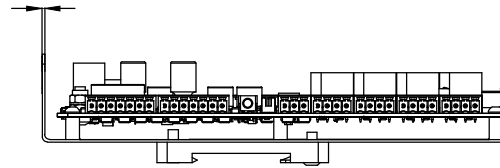

1mm [0.05"]

186mm [7.33"]

35mm [1.38"]

Ø4mm [Ø0.16"]

55mm [2.17"]

44mm [1.74"]

180mm [7.09"]

AXIS A9188 Network I/O Relay Module