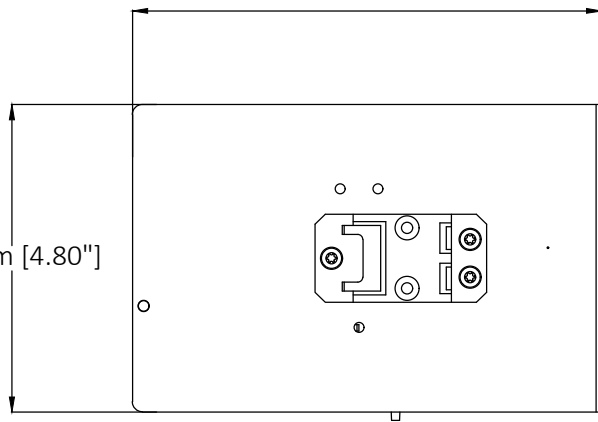

1mm [0.05"]

186mm [7.33"]

35mm [1.38"]

Ø4mm [Ø0.16"]

55mm [2.17"]

44mm [1.74"]

180mm [7.09"]

AXIS A9188 Network I/O Relay Module