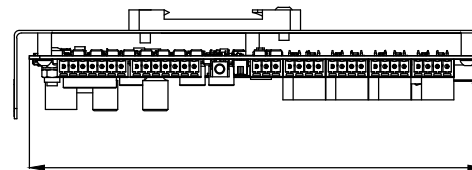

1mm [0.05"]

186mm [7.33"]

35mm [1.38"]

Ø4mm [Ø0.16"]

55mm [2.17"]

44mm [1.74"]

180mm [7.09"]

AXIS A9188 Network I/O Relay Module