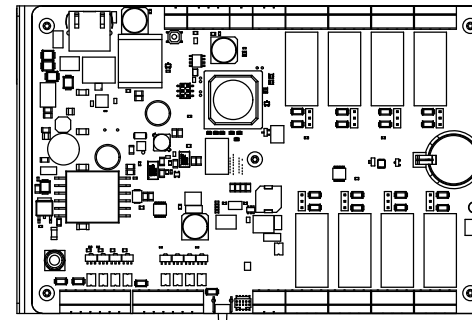

1mm [0.05"]

186mm [7.33"]

35mm [1.38"]

Ø4mm [Ø0.16"]

55mm [2.17"]

44mm [1.74"]

180mm [7.09"]

AXIS A9188 Network I/O Relay Module

Revision	v.01	Revision date	2017-09-28
Paper size	A4	Release date	2016-05-28
Created by	JOT	Scale	1:3

Revision	v.01	Revision date	2021-10-26
Paper size	A4	Release date	2021-10-26
Created by	MF	Scale	1:3