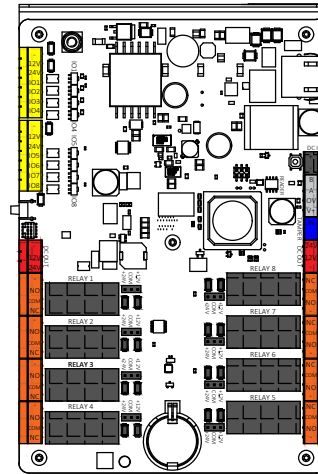

1mm [0.05"]

186mm [7.33"]

35mm [1.38"]

Ø4mm [Ø0.16"]

55mm [2.17"]

44mm [1.74"]

180mm [7.09"]

AXIS A9188 Network I/O Relay Module

Revision	v.01	Revision date	2017-09-28
Paper size	A4	Release date	2016-05-28
Created by	JOT	Scale	1:3

Revision	v.01	Revision date	2021-10-26
Paper size	A4	Release date	2021-10-26
Created by	MF	Scale	1:3