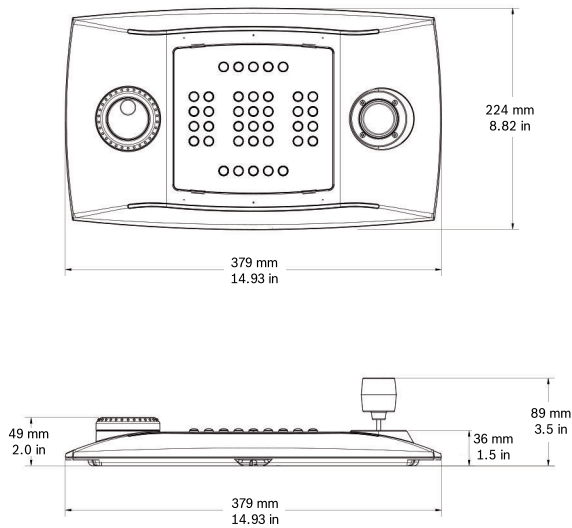

Installation/configuration notes

Dimensions

Parts included

Quantity	Component
1	KBD-Universal XF
1	Installation driver
1	Quick Installation Guide
1	Installation Manual

Technical specifications

General

38 backlit rubber keys

Alarm buzzer

Mechanical

Dimensions (H x W x D)	89 x 379 x 224 mm (3.5 x 15 x 8.8 in)
Weight	1.4 kg (3 lb)

Mechanical

Length of cable supplied   Approx. 1 m (39 in)*

* An internal connector allows the customer to replace the cable with a longer or shorter standard USB A-B cable.

Electrical

Power   Via USB port

Consumption   350 mA max

Communications

USB 2.0

Protocols

Dedicated Virtual Com Port protocol

Joystick HID 4-axis emulation

Operating system

Windows 2000, Windows XP, Windows Server, Windows Vista, Windows 7, Windows 8, Windows 10

Drivers available on www.boschsecurity.com. Select your region and country. Select the product catalog. Start a search for your product. Select the product in the search results to show the existing product. Click the Downloads tab.

Environmental

Indoor

Operating temperature   0 °C to +45 °C (+32 °F to +113 °F)

Ordering information

KBD-UXF Keyboard, USB CCTV-oriented

USB CCTV-oriented keyboard for use with BVMS, BIS - Video Engine, or DIVAR IP systems.

Order number **KBD-UXF**

Services

EWE-KBDUXF-IW 12mths wrty ext Intuikey Universal XF

12 months warranty extension

Order number **EWE-KBDUXF-IW**

Represented by:

Europe, Middle East, Africa:
Bosch Security Systems B.V.
P.O. Box 80002
5600 JB Eindhoven, The Netherlands
Phone: + 31 40 2577 284
emea.securitysystems@bosch.com
emea.boschsecurity.com

Germany:
Bosch Sicherheitssysteme GmbH
Robert-Bosch-Ring 5
85630 Grasbrunn
Germany
www.boschsecurity.com

North America:
Bosch Security Systems, Inc.
130 Perinton Parkway
Fairport, New York, 14450, USA
Phone: +1 800 289 0096
Fax: +1 585 223 9180
onlinehelp@us.bosch.com
www.boschsecurity.us

Asia-Pacific:
Robert Bosch (SEA) Pte Ltd, Security Systems
11 Bishan Street 21
Singapore 573943
Phone: +65 6571 2808
Fax: +65 6571 2699
apr.securitysystems@bosch.com
www.boschsecurity.asia