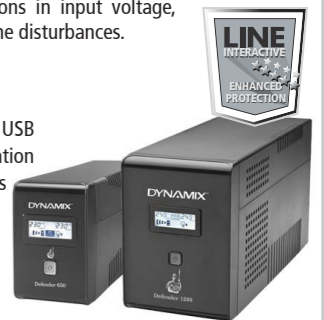

- Best in its class surge protection
- Light-weight, compact and elegantly designed
- HID Communication via USB
- NetGuard® software communication via USB
- User replaceable battery
- Wall mountable
- Fast charging
- Automatic Voltage Regulation (AVR)
- SafeGuard 1000 features USB charging port

### Defender Rackmount 800 VA

[PSDR800](#)

The **Defender Rackmount** expands the successful Defender Range by building the popular features into a Rack Mount UPS. At 230mm deep, this is the perfect UPS for shallow, wall mounted Comms cabinets.