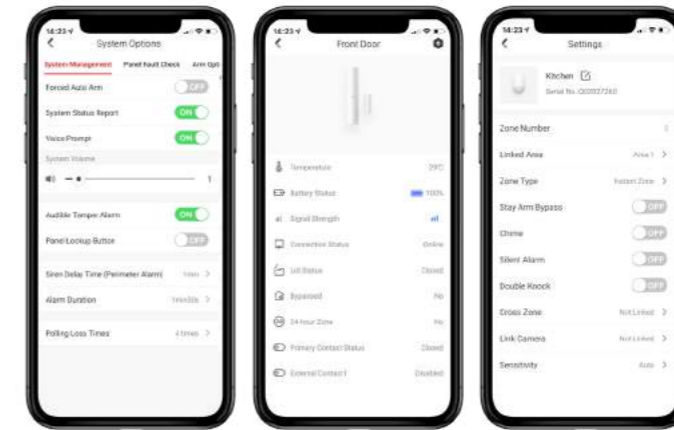

#### Ease of Installation

**The smart installation choice**

With faster installation and flexibility, over time the panel auto-adapts to changing ISP or equipment; now that's clever through features like auto-enrollment and quick-install peripherals, you can do more.

## App Programming

It's all in the app

One manufacturer, one interface. With the AX PRO, the power is in your hands; manage multiple systems through the Hik-ProConnect app and web interface, configure devices, control video and monitor. A total system with total control.