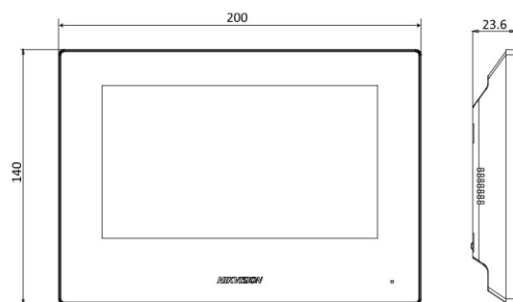

## Specification

System parameters	
Operating system	Embedded Linux operation system
ROM	32 MB
RAM	128 MB
CPU	Embedded processor
Display parameters	
Screen size	7-inch
Operation method	Capacitive touch screen
Type	Colorful TFT screen
Resolution	1024 × 600
Video parameters	
Video compression standard	/
Lens	/
FOV	/
WDR	/
Resolution	/
Focal length	/

Audio parameters	
Audio input	Built-in omnidirectional microphone
Audio compression standard	G.711 U G.711 A
Audio output	Buit-in loudspeaker
Audio compression bitrate	64 Kbps
Audio quality	Noise suppression and echo cancellation
Volume adjustment	Adjustable
Capacity	
Event capacity	200 captured pictures (with TF card); 200 alarm records 2 MB RAM (without TF card) reserved for events
Linked network camera capacity	16
Linked indoor extensions capacity	5
Notice capacity	200
Linked doorphone capacity	17 IP doorphones Max.
Network parameters	
Communication protocol	TCP/IP, SIP, RTSP
Wired network	10/100 Mbps self-adaptive through 2-wire interface

## Dimension

unit: mm