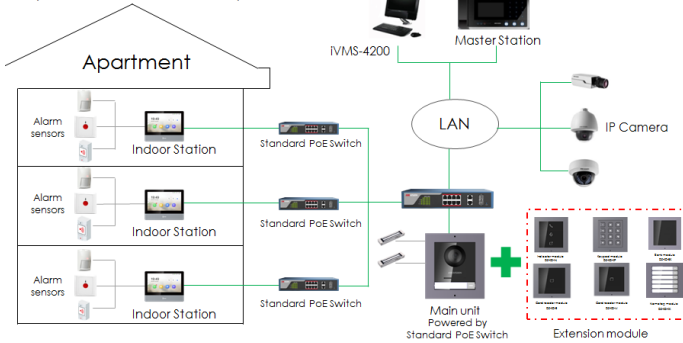

Key Feature

- Modular door station Main unit, needs mouting bracket
- 2MP HD Camera, Fish eye, IR Supplement
- 1 Call physical Button, 2 lock relays, 4-ch alarm input
- IP65, 12 VDC or standard POE
- Video intercom to indoor station and master station

Typical Application

System Framework for Apartment

Type	/
Resolution	/

Video parameters

Video compression standard	H.264
Supplement light	IR supplement
Lens	Low Illumination 2 MP HD IR Camera
FOV	Horizontal: 180° , Vertical: 96°
WDR	Support
Pixel	Main stream : 1920 × 1080 Sub stream : 720 × 480