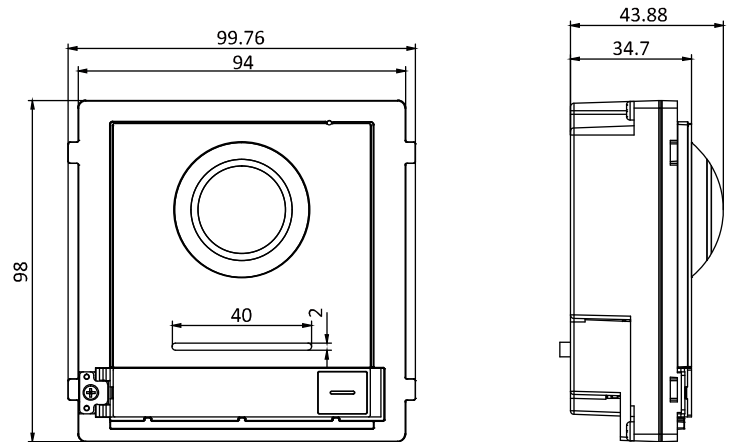

Size	/
Operation method	/

Linked indoor station	100
Event capacity	/
Network parameters	
Communication protocol	TCP/IP, RSTP
Wired network	Support
Wi-Fi	/
Bluetooth	/
3G/4G	/
Device interfaces	
Alarm input	4
TAMPER	1
Network interface	1 10/100M self-adaptive Ethernet
Exit button	2
RS-485	1
USB	/
Wiegand	/
TF card	/
Alarm output	2
Lock control	2
Door contact input	2
Power interface	1
General	
Button	/
Installation	Flush mounting, surface mounting
Indicator	/
Weight	Without package: 415 g With package: 625 g
Protective level	IP65
Working temperature	-40° C to +55° C (-40° F to 131° F)
Working humidity	10% to 95%
Dimensions	98 mm × 99.8 mm × 43.9 mm (3.86" × 3.93" × 1.73")
Battery	/
Power supply	IEEE802.3af, standard PoE 12 VDC, 1 A
Application environment	Outdoor
Power consumption	≤10 W

Available Model

DS-KD8003-IME1/S

Appearance and Interfaces

No.	Description	No.	Description
1	Microphone	6	Nametag
2	Low Illumination IR Supplement Light	7	TAMPER
3	Built-in Camera	8	Network Interface
4	Loudspeaker	9	Module-connecting Interface (output)
5	Call Button	10	Terminals

Dimension

Distributed by

**HIKVISION®****Headquarters**

No.555 Qianmo Road, Binjiang District,
Hangzhou 310051, China
T +86-571-8807-5998
overseasbusiness@hikvision.com

Hikvision USA

T +1-909-895-0400
sales.usa@hikvision.com