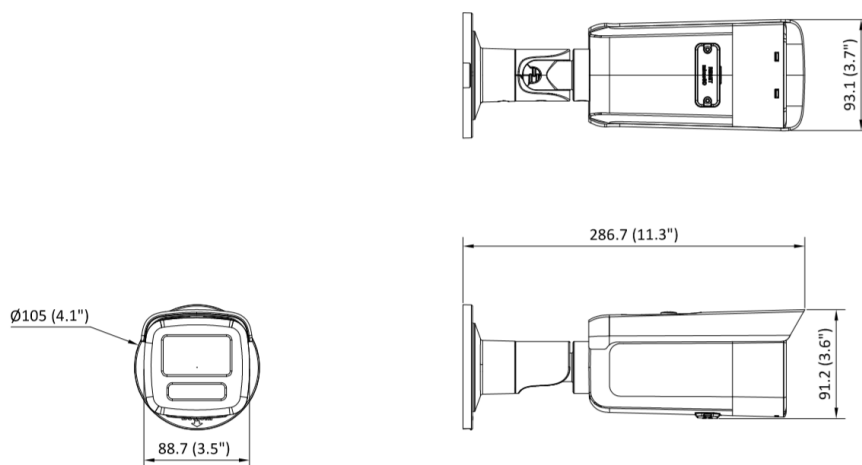

General	
Power	12 VDC \pm 25%, 0.67 A, max. 8.0 W, \varnothing 5.5 mm coaxial power plug, reverse polarity protection, PoE: 802.3af, Class 3, 36 V to 57 V, 0.27 A to 0.17 A, max. 9.5 W
Material	Metal
Dimension	286.7 mm \times 93.1 mm \times 91.2 mm (11.3" \times 3.7" \times 3.6")
Package Dimension	386 mm \times 155 mm \times 156 mm (15.2" \times 6.1" \times 6.1")
Weight	Approx. 1.11 kg (2.4 lb.)
With Package Weight	Approx. 1.61 kg (3.5 lb.)
Storage Conditions	-30 °C to 60 °C (-22 °F to 140 °F). Humidity 95% or less (non-condensing)
Startup and Operating Conditions	-30 °C to 60 °C (-22 °F to 140 °F). Humidity 95% or less (non-condensing)
Language	33 languages: English, Russian, Estonian, Bulgarian, Hungarian, Greek, German, Italian, Czech, Slovak, French, Polish, Dutch, Portuguese, Spanish, Romanian, Danish, Swedish, Norwegian, Finnish, Croatian, Slovenian, Serbian, Turkish, Korean, Traditional Chinese, Thai, Vietnamese, Japanese, Latvian, Lithuanian, Portuguese (Brazil), Ukrainian
General Function	Heartbeat, anti-banding, mirror, flash log, password reset via email, pixel counter, password protection, one-key reset, three streams
Approval	
EMC	FCC: 47 CFR Part 15, Subpart B, CE-EMC: EN 55032: 2015, EN 61000-3-2: 2019, EN 61000-3-3: 2013+A1: 2019, EN 50130-4: 2011+A1: 2014, RCM: AS/NZS CISPR 32: 2015, IC: ICES-003: Issue 7
Safety	UL: UL 62368-1, CB: IEC 62368-1: 2014+A11, CE-LVD: EN 62368-1: 2014/A11: 2017
Environment	CE-RoHS: 2011/65/EU, WEEE: 2012/19/EU, Reach: Regulation (EC) No 1907/2006
Protection	IP67: IEC 60529-2013

▪ **Available Model**

DS-2CD2T67G2-L (2.8/4/6 mm)

▪ **Dimension**

Unit:mm (inch)

▪ **Accessory**

▪ **Optional**

DS-1275ZJ-S-SUS Vertical Pole Mount	DS-1280ZJ-S Junction Box	DS-1276ZJ-SUS Corner Mount	DS-1275ZJ-SUS Vertical Pole Mount	DS-1260ZJ Junction Box
				