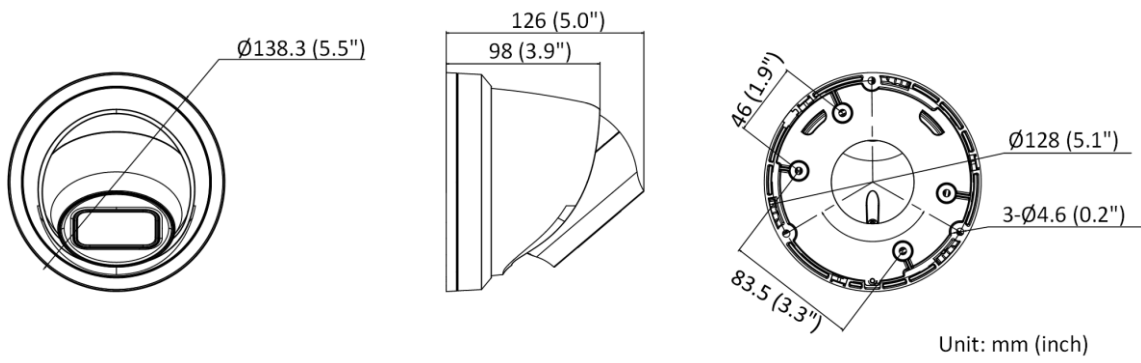

▪ **Dimension**

▪ **Accessory**

▪ **Optional**

DS-1273ZJ-140 Wall Mount	DS-1271ZJ-140 Pendant Mount