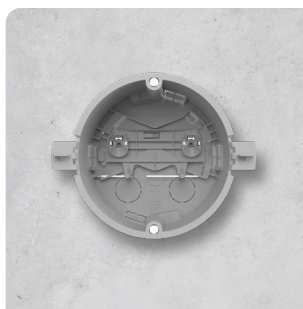

## 2N INDOOR FLUSH BOX

An installation box for 2N answering units, which enables you to gently rotate the unit in order to achieve a perfectly horizontal position after the answering unit is fitted. suitable for the 2N® Indoor Talk, the 2N® Indoor Compact and the 2N® Indoor View.

- Option of drilling holes with a drill
- Fine-tuning the level after installation
- Attachment of a spirit level for easy levelling

**2N INDOOR FLUSH BOX**  
91378800

Box dimensions	105.5 mm (DIA) and 52 mm (D)
Hole dimensions	103 mm-wide and 52 mm-deep round opening
Material	plastic (PA66 GF30)