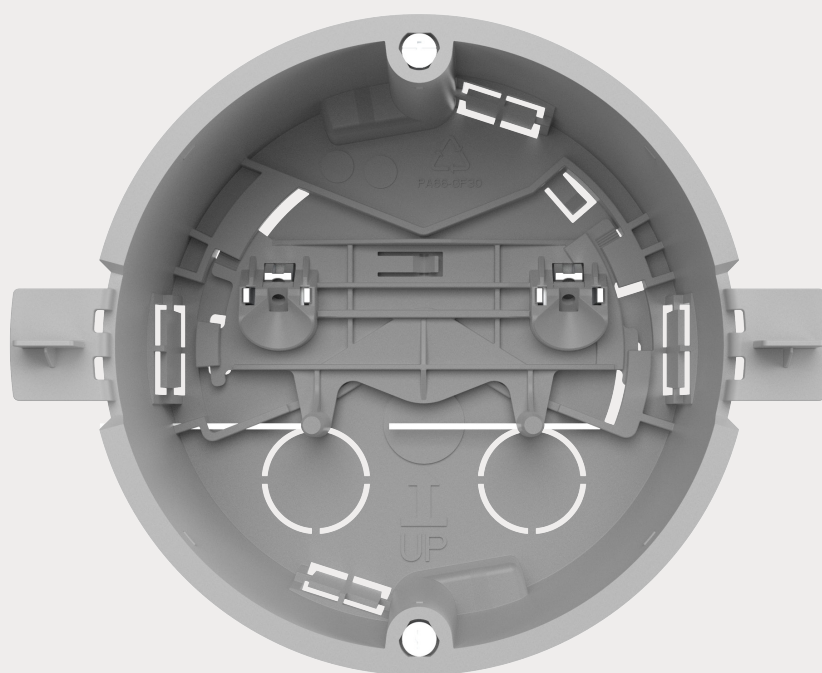

## 2N INDOOR FLUSH BOX

An installation box for 2N answering units, which enables you to gently rotate the unit in order to achieve a perfectly horizontal position after the answering unit is fitted. suitable for the 2N® Indoor Talk, the 2N® Indoor Compact and the 2N® Indoor View.

- Option of drilling holes with a drill
- Fine-tuning the level after installation
- Attachment of a spirit level for easy levelling

**2N INDOOR FLUSH BOX**  
91378800

Box dimensions	105.5 mm (DIA) and 52 mm (D)
Hole dimensions	103 mm-wide and 52 mm-deep round opening
Material	plastic (PA66 GF30)